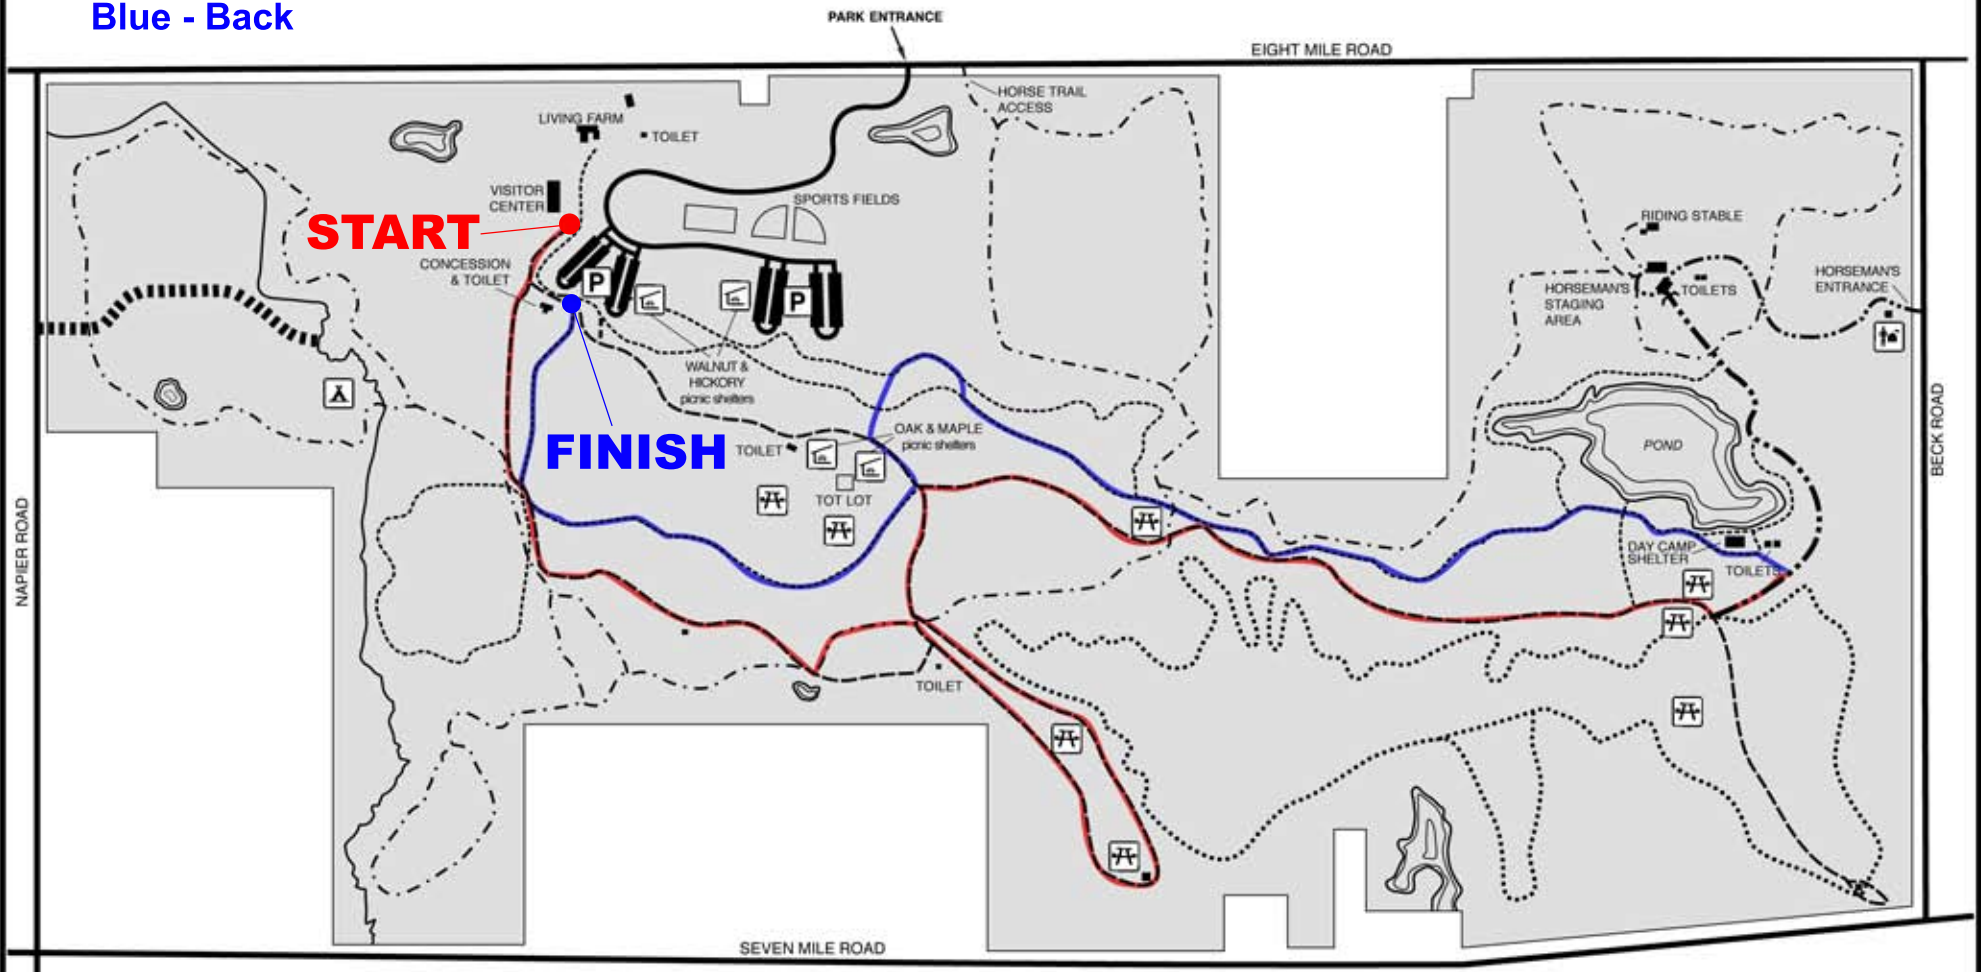

Distance - 8K

Red - Out

Blue - Back

# Maybury State Park

## LEGEND

- |   |                     |   |                         |
|---|---------------------|---|-------------------------|
|  | OCG ENTRANCE        |  | STATE LAND              |
|  | PAVED ROAD          |  | HEADQUARTERS            |
|  | FOOT TRAIL          |  | PARKING                 |
|  | PAVED BIKE TRAIL    |  | ORGANIZATION CAMPGROUND |
|  | MOUNTAIN BIKE TRAIL |  | PICNIC AREA             |
|  | HORSE TRAIL         |  | PICNIC SHELTER          |